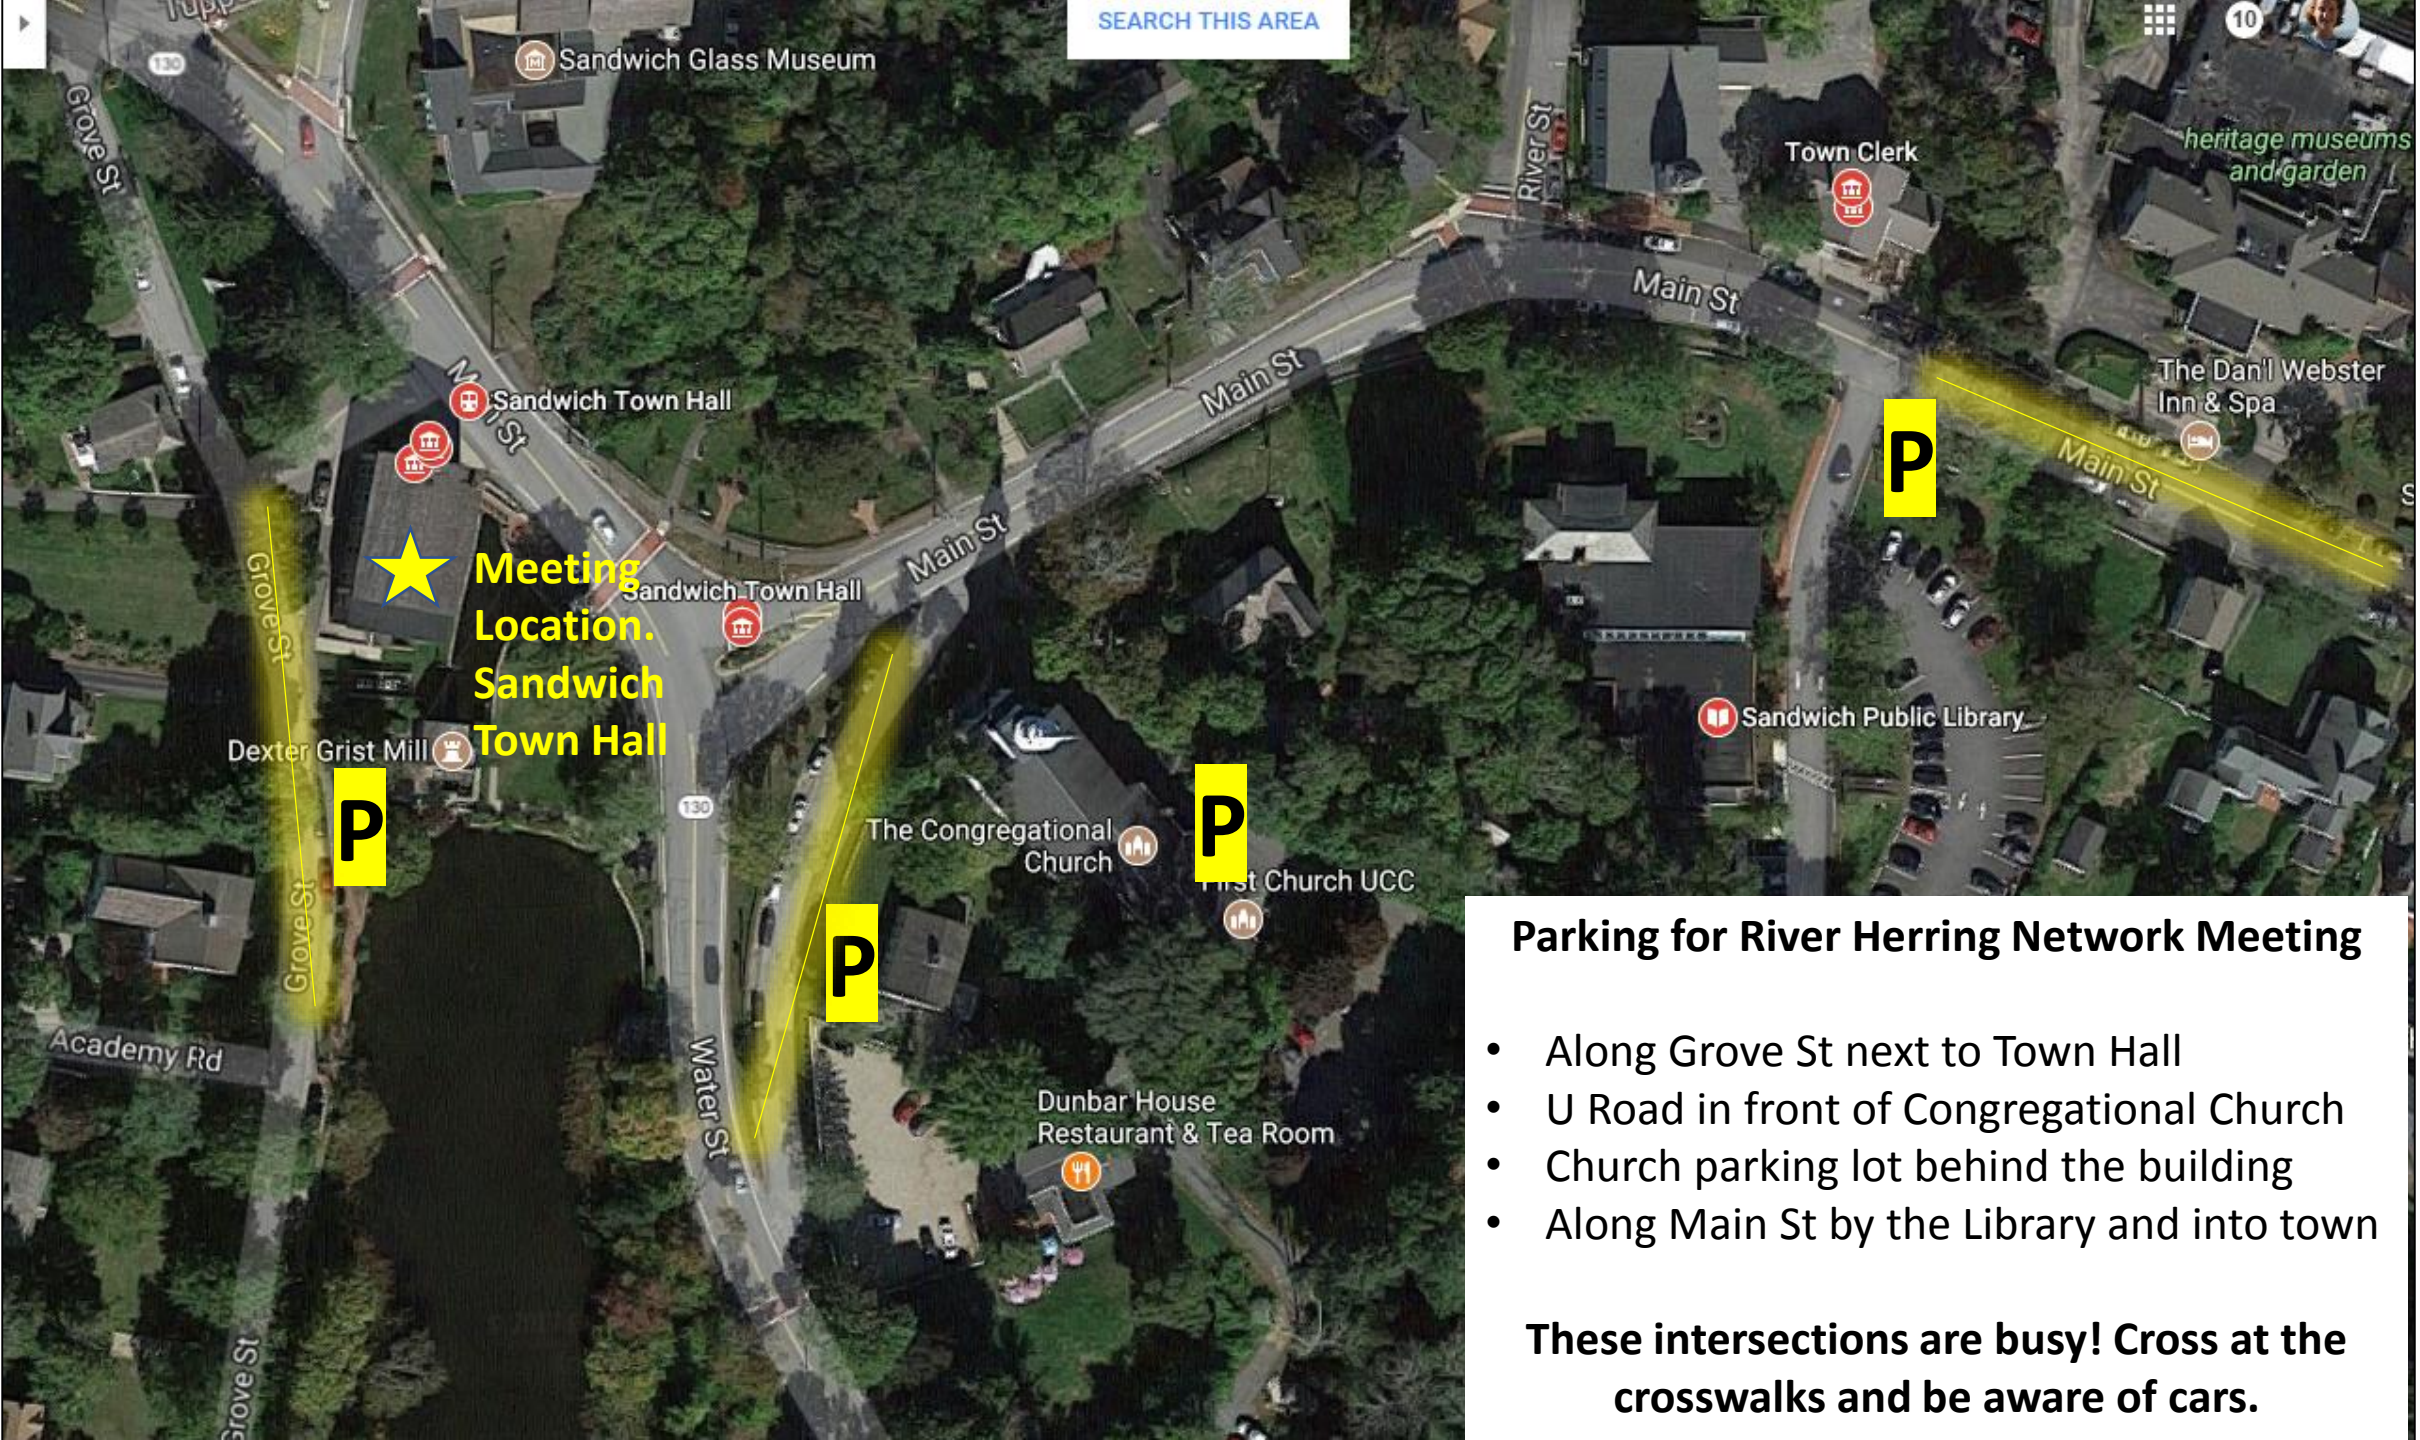

SEARCH THIS AREA

★ Meeting Location.  
Sandwich Town Hall

P

P

P

P

### Parking for River Herring Network Meeting

- Along Grove St next to Town Hall
- U Road in front of Congregational Church
- Church parking lot behind the building
- Along Main St by the Library and into town

**These intersections are busy! Cross at the crosswalks and be aware of cars.**